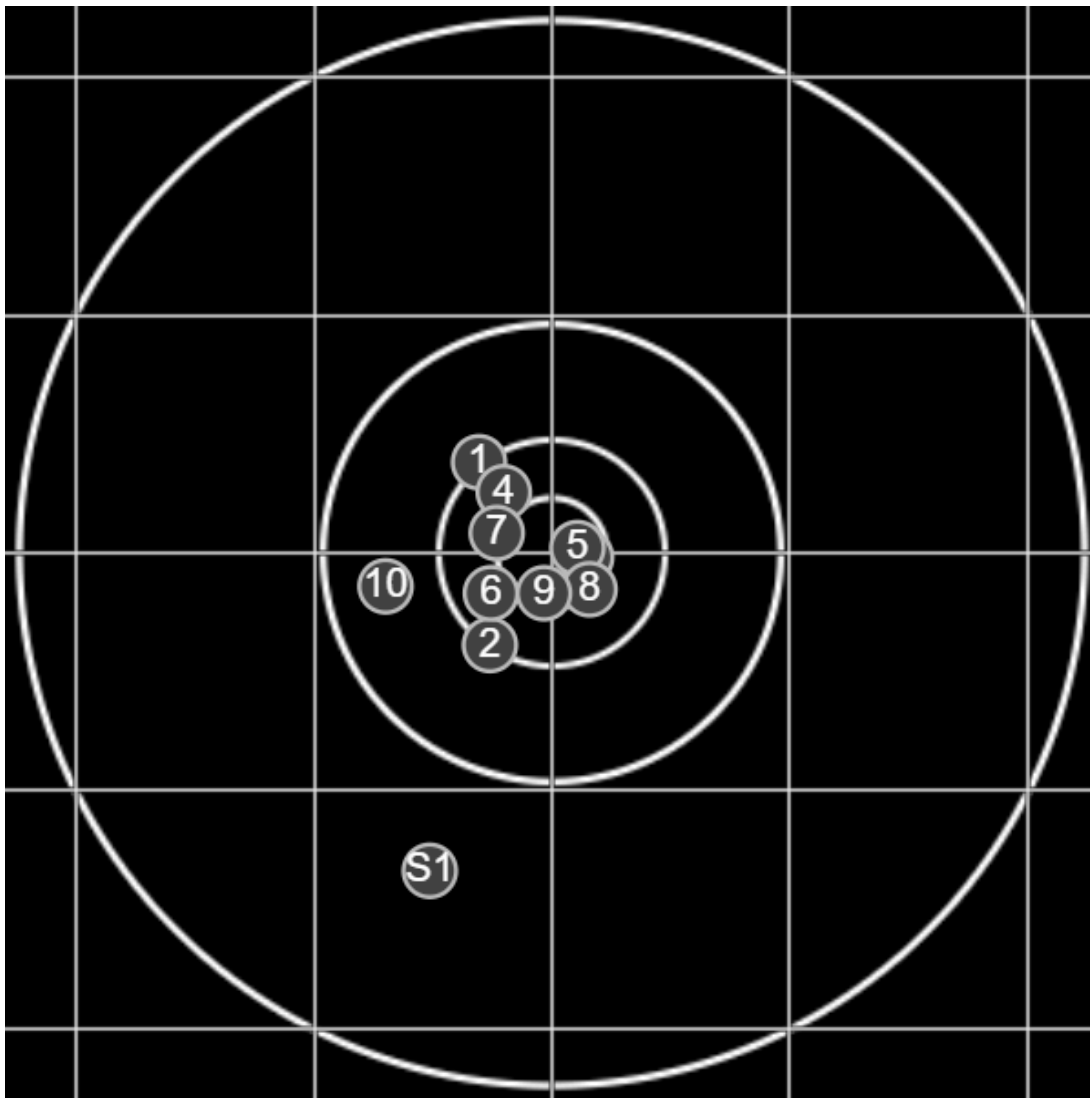

**SILVER
MOUNTAIN
TARGETS**
Made in Canada

true
15/06/2024
4:20:10 pm

BRC Club Shoot
Series 1
500 yards

BRC T4 [-58]
AU-500y

Group: 114.2 mm
(114.1w x 102.3h)

(F)
Shooter
Ben Wright [m09]

59.5

FINAL
v: 1969, sd: 8.8